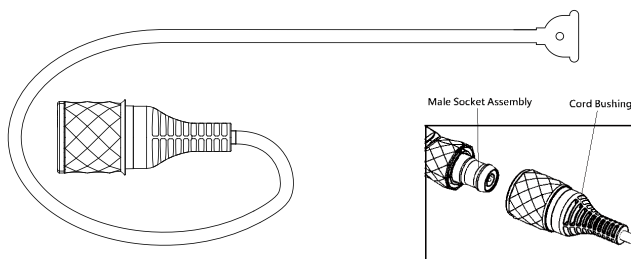

INSTRUCTION MANUAL

QUICK CONNECT CORD

Model No.: YDSCSTO37-QC

SYSTEM OVERVIEW

The Quick Connect™ Cord System allows one power cord to be used across compatible hair appliances.

No tools required.

No twisting.

No forcing.

How It Works:

1. Align connector with appliance port
2. Push until secure click is felt
3. Confirm lock before powering ON

To remove:

1. Turn appliance OFF
2. Unplug from outlet
3. Pull release collar
4. Remove gently

Never disconnect while plugged in.